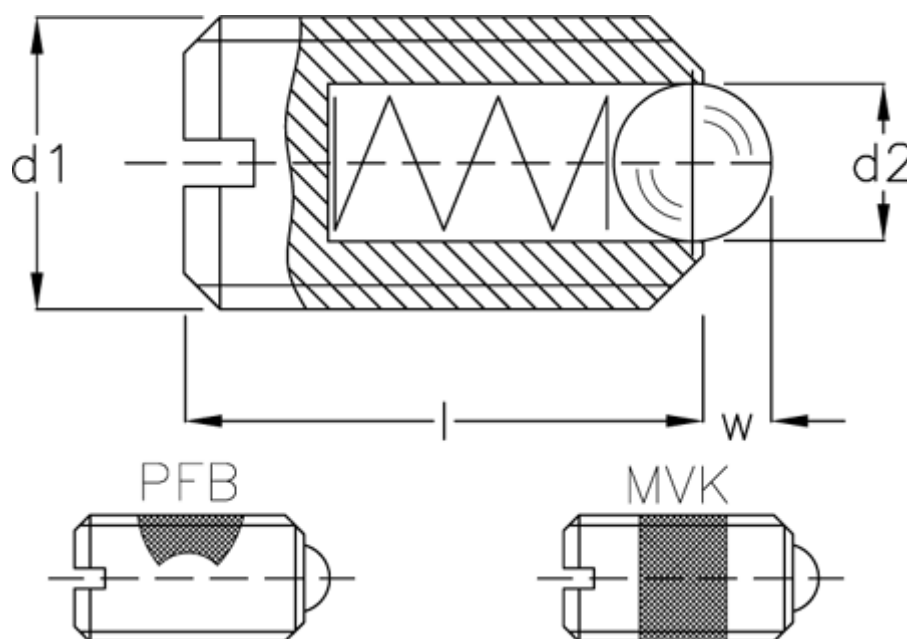

Data Sheet

Article number: 20881509

Description: E+G spring plunger
GN 615-M6-KN-NI

Measures

d1	= M6
d2	= 3.5
Length l	= 14
Spring pressure N bottom	= 18.0
Spring pressure N top	= 11
W	= 1.0